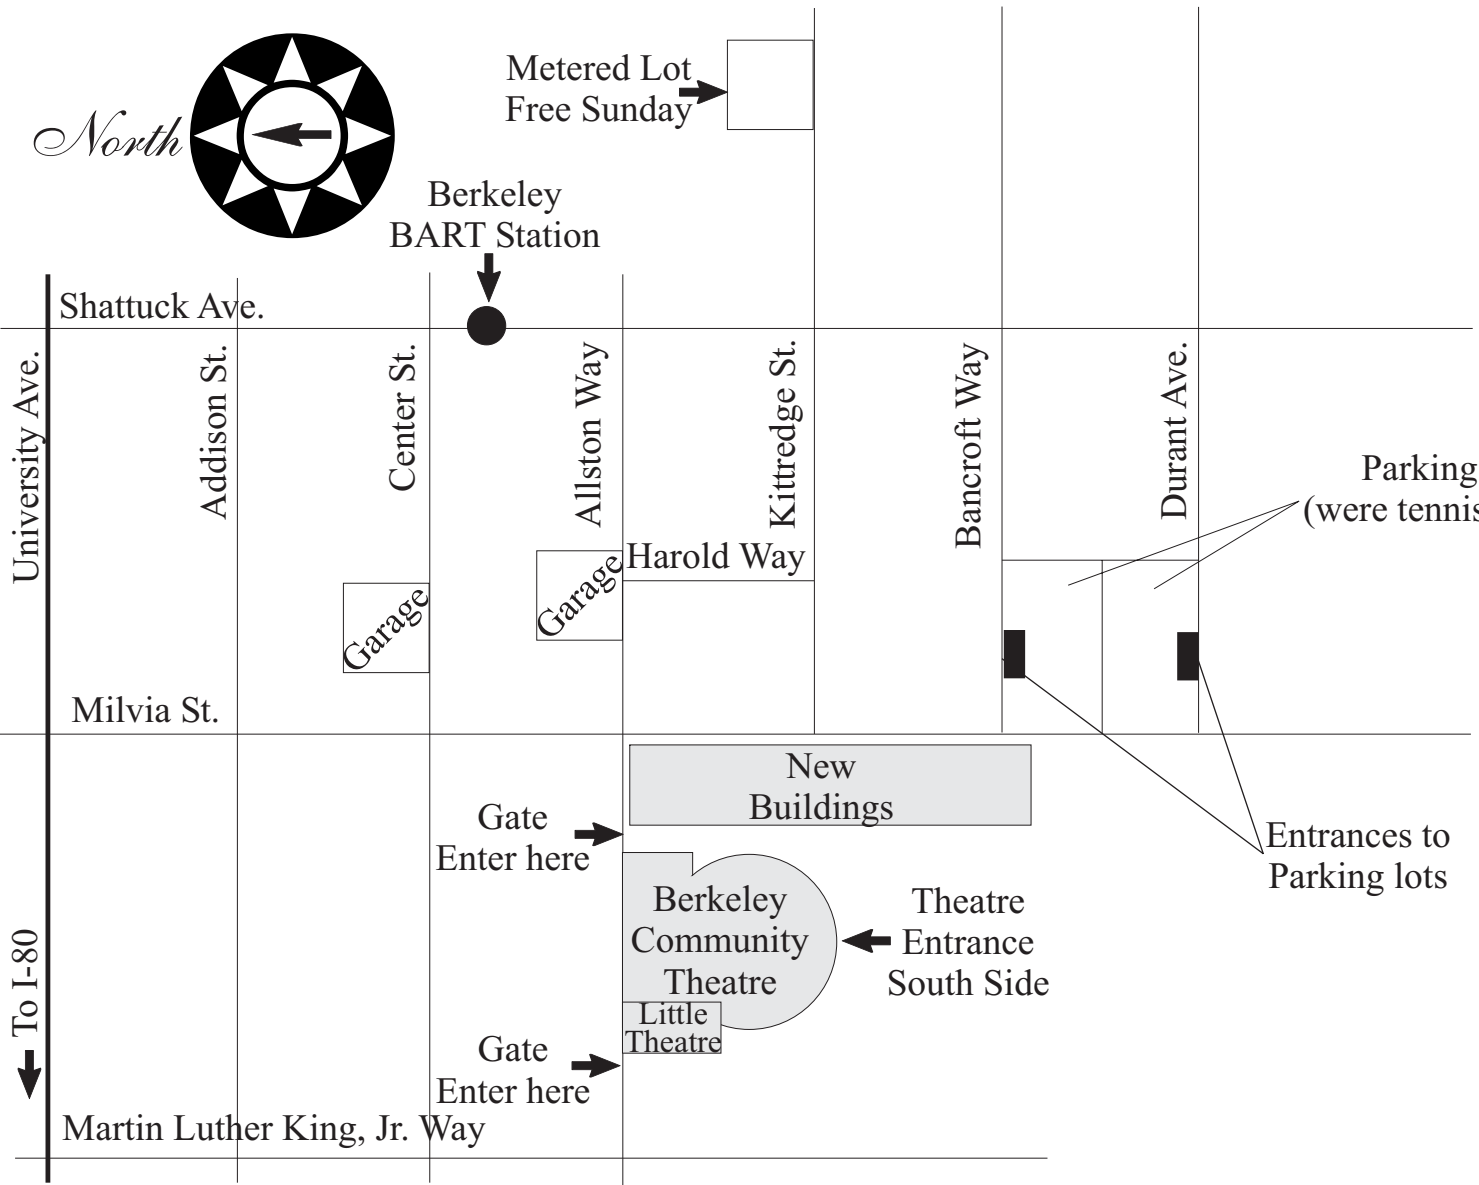

Metered Lot
Free Sunday

Berkeley
BART Station

Parking lots
(were tennis courts)

Entrances to
Parking lots

To I-80

Gate
Enter here

Gate
Enter here

New
Buildings

Berkeley
Community
Theatre

Theatre
Entrance
South Side

Little
Theatre